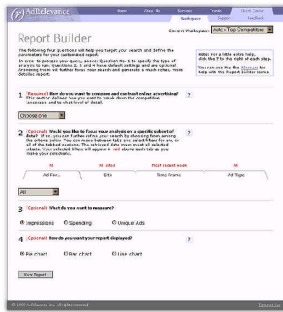

Color Slides Available

S1. Report Viewer

S2. Report Viewer Close-up

S3. Ad Portfolio Viewer

S4. Report Builder

S5. Report Viewer

S6. Ad Portfolio Viewer

S7. Quick View Pie Chart

S8. Quick View Graph

S9. Destination URL

Order by calling Adam Sugerman 206.328.8835 or Dan Branley 206.783.4241 or by faxing request to 206.632.0600. Images are also available on the Web at www.adrelevance.com/press