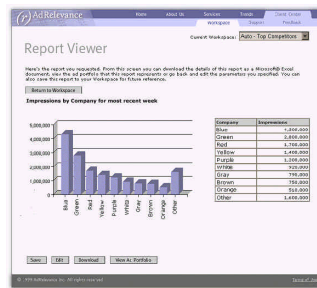

Color Slides Available

S1. Report Viewer

S2. Report Viewer Close-up

S3. Ad Portfolio Viewer

S4. Report Builder

S5. Report Viewer

S6. Ad Portfolio Viewer

S7. Quick View Pie Chart

S8. Quick View Graph

S9. Destination URL

Order by calling Adam Sugerman 206.328.8835 or Dan Branley 206.783.4241 or by faxing request to 206.632.0600. Images are also available on the Web at www.adrelevance.com/press