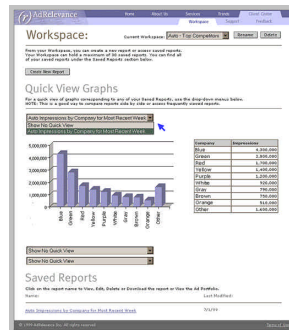

Color Slides Available

S1. Report Viewer

S2. Report Viewer Close-up

S3. Ad Portfolio Viewer

S4. Report Builder

S5. Report Viewer

S6. Ad Portfolio Viewer

S7. Quick View Pie Chart

S8. Quick View Graph

S9. Destination URL

Order by calling Adam Sugerman 206.328.8835 or Dan Branley 206.783.4241 or by faxing request to 206.632.0600. Images are also available on the Web at www.adrelevance.com/press