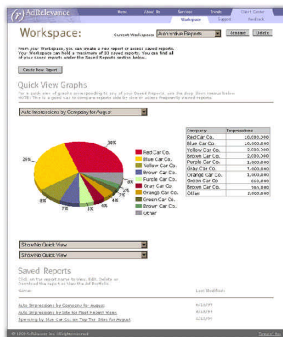

Color Slides Available

S1. Report Viewer

S2. Report Viewer Close-up

S3. Ad Portfolio Viewer

S4. Report Builder

S5. Report Viewer

S6. Ad Portfolio Viewer

S7. Quick View Pie Chart

S8. Quick View Graph

S9. Destination URL

Order by calling Adam Sugerman 206.328.8835 or Dan Branley 206.783.4241 or by faxing request to 206.632.0600. Images are also available on the Web at www.adrelevance.com/press