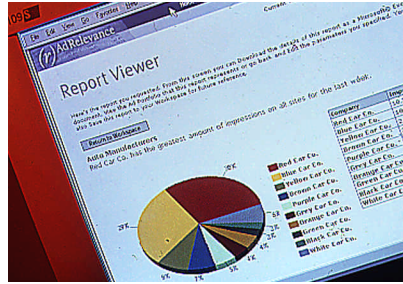

Color Slides Available

S1. Report Viewer

S2. Report Viewer Close-up

S3. Ad Portfolio Viewer

S4. Report Builder

S5. Report Viewer

S6. Ad Portfolio Viewer

S7. Quick View Pie Chart

S8. Quick View Graph

S9. Destination URL

Order by calling Adam Sugerman 206.328.8835 or Dan Branley 206.783.4241 or by faxing request to 206.632.0600. Images are also available on the Web at www.adrelevance.com/press